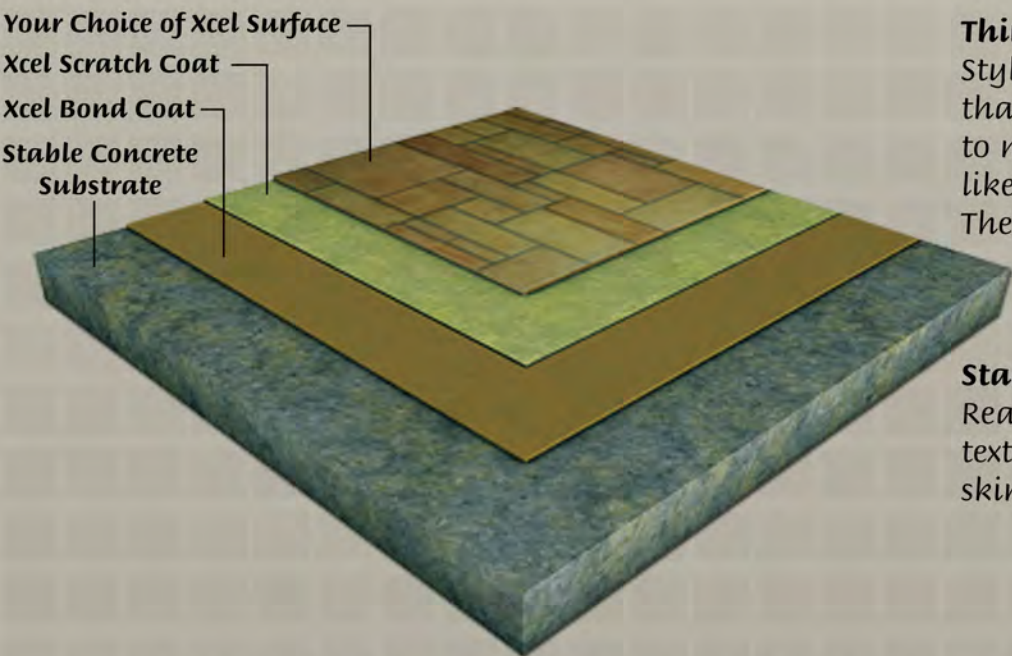

Engineered systems for concrete texturing, coloring, and superior performance are our mainstay. Decorative concrete is one of the most popular methods to affordably enhance landscapes and interior architectural surfaces.

Xcel Surfaces offers everything needed to transform pool decks, patios, driveways, walkways counter tops, garage floors and more!

Style Meets Function...

Xcel Surfaces is Ideal for use in new construction or renovation & its applications are limited only by your imagination. If enhancing the look of your existing concrete is what you are looking for, Xcel Surfaces offers a variety of stains, sealers, and epoxy systems,

- Authentic looking textures
- Cost effective and quickly installed
- Can be applied over new or existing concrete
- Stronger and more durable than regular concrete
- Easy to Maintain and highly resistant to UV, stains, and mildew

Xcel Surfacing Systems...How They Work

Thin Overlay System:
Stylish, innovative colored surfaces that can be stenciled or imprinted to mimic an array of other materials like tile, brick, and stone. The possibilities are endless!