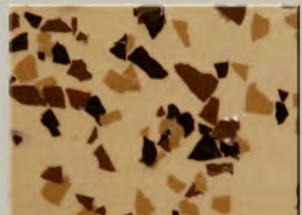

Aqua Epoxys

Almond

Beige

Desert Tan

Grey

Slate

Almond
with Chips

Beige
with Chips

Desert Tan
with Chips

Grey
with Chips

Slate
with Chips

Texture Mix

White

Cream

Grey

Sand

Brick Red

Stamp Mix

White

Cream

Grey

Product / Color Guide

Sculpt Any Environment Into a Work of Art

Aqua Epoxy
Grey with Chips

Stamped Overlay System:
Realistic patterns in virtually any texture or color created by embossing skins and imprinting tools.

** Color Samples are provided as a guide only. Actual colors may vary slightly.