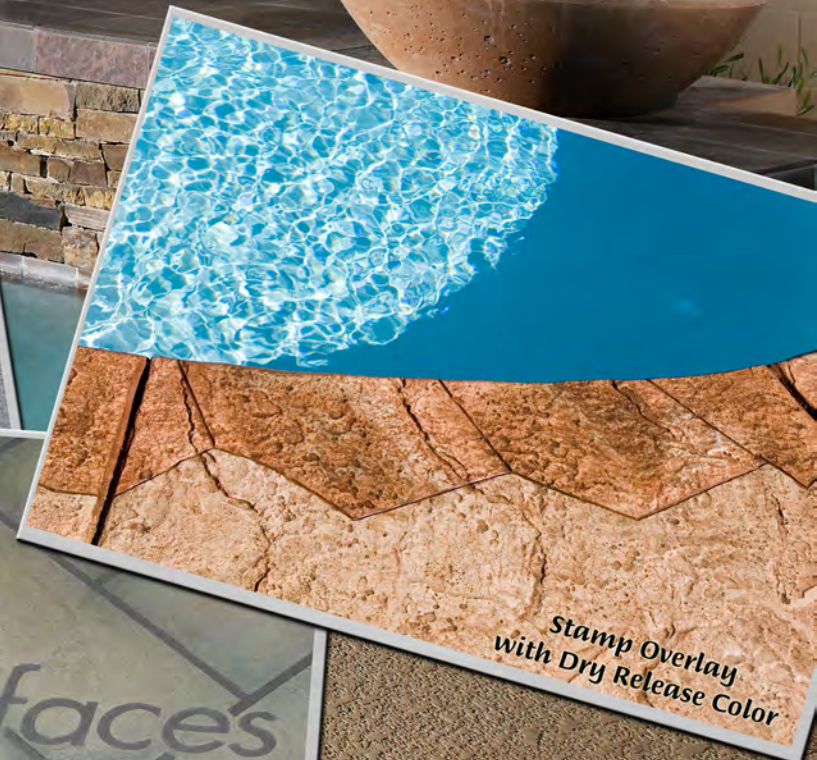

Desert Tan
with Chips

Grey
with Chips

Slate
with Chips

Texture Mix

White

Cream

Grey

Sand

Brick Red

Stamp Mix

White

Cream

Grey

Product / Color Guide

Sculpt Any Environment Into a Work of Art

Aqua Epoxy
Grey with Chips

Stamp Overlay
with Dry Release Color

Stagger Stone with
Aqua Stain & Versatique

Why Choose Xcel Surfaces?

Beautiful Architecture Through Technology

Established in 1996, Xcel Surfaces was created in response to a growing demand for quality surfacing products and services.